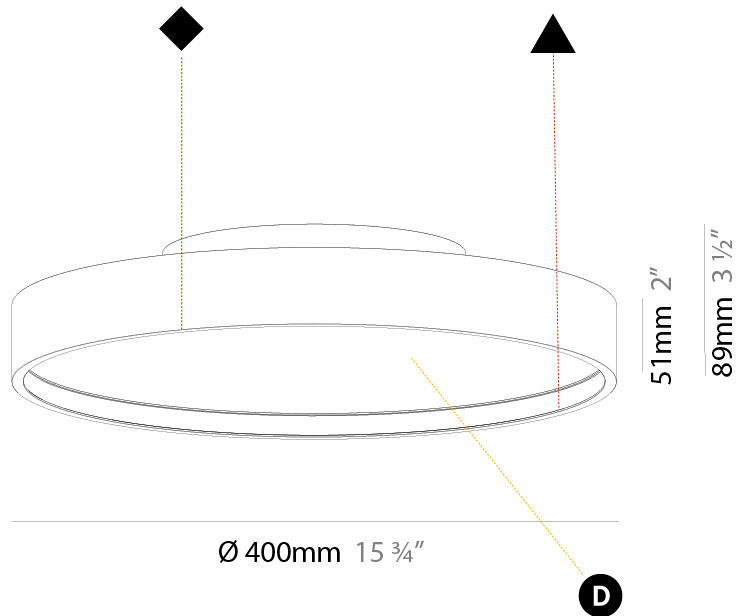

GENERAL

Series: Sign Diva
Subseries: Sign Diva Korona
Partner: Prolicht
Division: Architectural
Installation: Surface
Product Type: Ceiling Surface
Mounting Location: Ceiling
Light Distribution: Direct

PHYSICAL

Shape: Round
Diameter (mm): 400
Diameter (in): 15 3/4
Height (mm): 89
Height (in): 3 1/2
Weight (kg): 2.636
Weight (lbs): 5.811
Diffuser: [PMMA - Opal/Micro-Prism/Sparkling Secret/Vintage Industrial](#)
Fixture Finish: [SSR / BKV / CWI / CRY / HAB / UFT / ITA / RUA / FTG / MYG / LOD / PUS / FRO / FUP / KIA / POP / BLS / SPG / MEY / GOH / CHC / COM / ABZ / JAG / OBR / MOS / ROR](#)
Fixture Material: [PMMA / Extruded Aluminum / Steel](#)

ELECTRICAL

Lamp Type: LED (Zhaga Standard)
Input Wattage (W): 19.8
Total Output Wattage (W): 16
Dimming: [Tri-Mode (Non-Dimming and Phase Dimming (120Vac only) and 0-10V Dimming)](#)
Driver Included: Yes
Driver Location: Integrated
Driver Type: Constant Current - Universal
Driver Class: Class 2
Input Voltage (V): 120 - 277
Constant Current (MA): 500

LED

Color Temperature (°K): [3000 / 3500 / 4000](#)
Max. Delivered Lumen (lm): 2260 / 2293 / 2340
CRI: >90 CRI
Lamp Life (hrs): 50000

OPTICAL

RATINGS AND CERTIFICATIONS

Certified By: Certified for North American Standards
IP rating: IP20