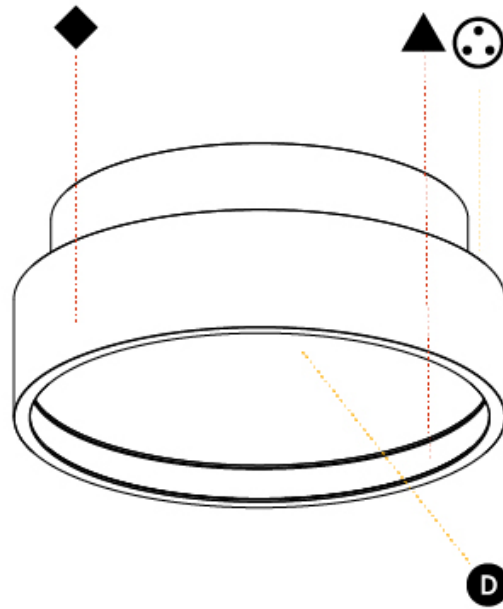

A3D085-

PROJECT _____

TYPE _____

SPECIFIER _____

QUANTITY _____

DATE _____

A