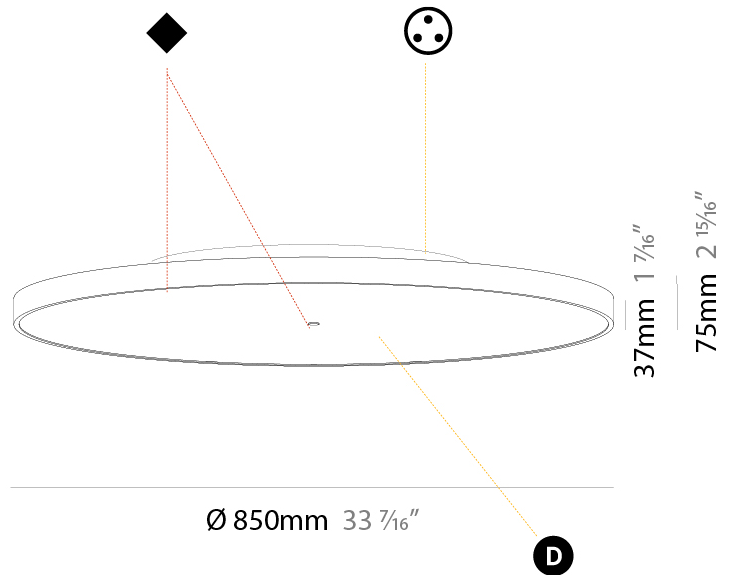

GENERAL

Series: Sign Diva
Subseries: Sign Diva
Partner: Prolicht
Division: Architectural
Installation: Surface
Product Type: Ceiling Surface
Mounting Location: Ceiling
Light Distribution: Direct / Indirect

PHYSICAL

Shape: Round
Diameter (mm): 850
Diameter (in): 33 7/16
Height (mm): 75
Height (in): 2 15/16
Weight (kg): 12.906
Weight (lbs): 28.453
Diffuser: Direct - PMMA - Opal/Micro-Prism/Sparkling Secret/Vintage Industrial with Shine Ring / Indirect - White/Yellow/Orange/Red/Blue/Green
Fixture Finish: SSR / BKV / CWI / CRY / HAB / UFT / ITA / RUA / FTG / MYG / LOD / PUS / FRO / FUP / KIA / POP / BLS / SPG / MEY / GOH / CHC / COM / ABZ / JAG / OBR / MOS / ROR
Fixture Material: PMMA / Extruded Aluminum / Steel

ELECTRICAL

Lamp Type: LED (Zhaga Standard)
Input Wattage (W): 96.8
Total Output Wattage (W): 76.8
Dimming: Tri-Mode (Non-Dimming and Phase Dimming (120Vac only) and 0-10V Dimming)
Driver Included: Yes
Driver Location: Integrated
Driver Type: Constant Current - Universal
Driver Class: Class 2
Input Voltage (V): 120 - 277
Constant Current (MA): 600

LED

Color Temperature (°K): 3000 / 3500 / 4000
Max. Delivered Lumen (lm): 11160 / 11388 / 11620
CRI: >90 CRI
Lamp Life (hrs): 50000

OPTICAL

RATINGS AND CERTIFICATIONS

Certified By: Certified for North American Standards
IP rating: IP20