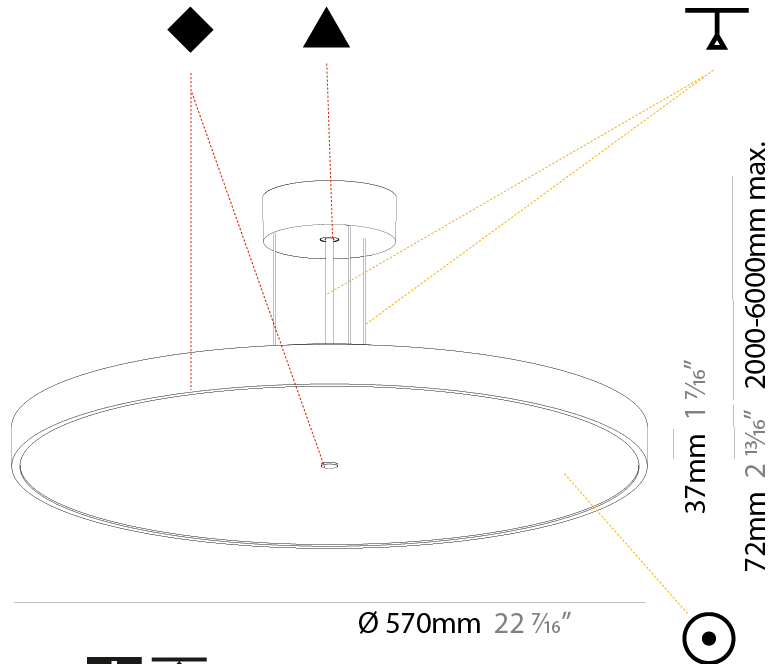

GENERAL

Series: Sign Diva
Subseries: Sign Diva
Partner: Prolicht
Division: Architectural
Installation: Suspension
Product Type: Pendant
Mounting Location: Ceiling
Light Distribution: Direct

PHYSICAL

Shape: Round
Diameter (mm): 570
Diameter (in): 22 7/16
Height (mm): 72
Height (in): 2 13/16
Max. Overall Height (mm): 6072
Max. Overall Height (in): 239 1/16
Weight (kg): 7.802
Weight (lbs): 17.2
Diffuser: [PMMA - Opal / Micro-Prism / Sparkling Secret / Vintage Industrial with Shine Ring](#)
Fixture Finish: [SSR / BKV / CWI / CRY / HAB / UFT / ITA / RUA / FTG / MYG / LOD / PUS / FRO / FUP / KIA / POP / BLS / SPG / MEY / GOH / CHC / COM / ABZ / JAG / OBR / MOS / ROR](#)
Fixture Material: [PMMA / Extruded Aluminum / Steel](#)
Cable Details: [2000mm or 6000mm Transparent Cable](#)

ELECTRICAL

Lamp Type: LED (Zhaga Standard)
Input Wattage (W): 58.3
Total Output Wattage (W): 53
Dimming: [Tri-Mode (Non-Dimming and Phase Dimming (120Vac only) and 0-10V Dimming)](#)
Driver Included: Yes
Driver Location: Integrated
Driver Type: Constant Current - Universal
Driver Class: Class 2
Input Voltage (V): 120 - 277
Constant Current (MA): 350

LED

[Color Temperature (°K): 2700 / 3000 / 3500 / 4000](#)
Max. Delivered Lumen (lm): 5060 / 6120 / 6233 / 6360
CRI: >90 CRI
Lamp Life (hrs): 50000

OPTICAL

RATINGS AND CERTIFICATIONS

Certified By: Certified for North American Standards
IP rating: IP20

A