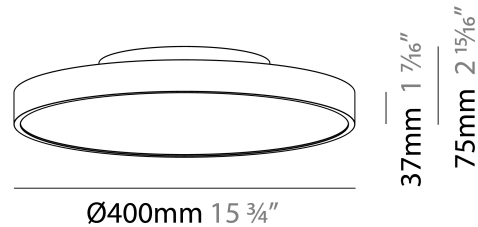

GENERAL

Series: Sign Diva
Subseries: Sign Diva
Partner: Prolicht
Division: Architectural
Installation: Surface
Product Type: Ceiling Surface
Mounting Location: Ceiling
Light Distribution: Direct / Indirect

PHYSICAL

Shape: Round
Diameter (mm): 400
Diameter (in): 15 3/4
Height (mm): 75
Height (in): 2 15/16
Weight (kg): 2.302
Weight (lbs): 5.075
Diffuser: Direct - PMMA - Opal/Micro-Prism/Sparkling Secret/Vintage Industrial with Shine Ring / Indirect - White/Yellow/Orange/Red/Blue/Green
Fixture Finish: SSR / BKV / CWI / CRY / HAB / UFT / ITA / RUA / FTG / MYG / LOD / PUS / FRO / FUP / KIA / POP / BLS / SPG / MEY / GOH / CHC / COM / ABZ / JAG / OBR / MOS / ROR
Fixture Material: PMMA / Extruded Aluminum / Steel

ELECTRICAL

Lamp Type: LED (Zhaga Standard)
Input Wattage (W): 19.8
Total Output Wattage (W): 16
Dimming: Tri-Mode (Non-Dimming and Phase Dimming (120Vac only) and 0-10V Dimming)
Driver Included: Yes
Driver Location: Integrated
Driver Type: Constant Current - Universal
Driver Class: Class 2
Input Voltage (V): 120 - 277
Constant Current (MA): 500

LED

Color Temperature (*K): 3000 / 3500 / 4000
Max. Delivered Lumen (lm): 2280 / 2313 / 2360
CRI: >90 CRI
Lamp Life (hrs): 50000

OPTICAL

RATINGS AND CERTIFICATIONS

Certified By: Certified for North American Standards
IP rating: IP20